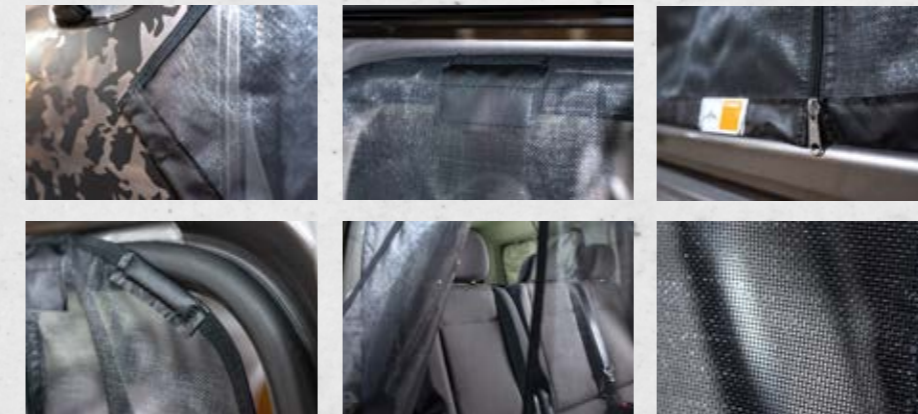

MOSKITONETZE FÜR MOSQUITO NETS FOR VW

ab **157⁹⁰** EUR

Fahrzeugseite	Vehicle side	rechts right	rechts right	links left	links left
Maschenweite	Mesh size	1,29 x 1,13 mm	0,94 x 0,94 mm	1,29 x 1,13 mm	0,94 x 0,94 mm
Offene Fläche	Open area	ca. 65 %	ca. 55 %	ca. 65 %	ca. 55 %
Gewicht	Weight	0,4 kg	0,5 kg	0,4 kg	0,5 kg

CADDY 4

bis 2020 till 2020

Artikel-Nr.	Article-No	1822	1822-fine-mesh	1822-links	1822-links-fine-mesh

CADDY 5

ab 2020 from 2020

Artikel-Nr.	Article-No	5024-fine-mesh	5024-links-fine-mesh

CADDY 5 MAXI

ab 2020 from 2020

Artikel-Nr.	Article-No	5022-fine-mesh	5022-links-fine-mesh

Gewicht	Weight	0,7 kg	0,7 kg

Preis	Price	157,90 EUR	167,90 EUR	157,90 EUR	167,90 EUR

SCHIEBETÜRENMOSKITONETZ „REISSVERSCHLUSS“

Moskitonetze für den Caddy. Getreu dem Slogan:
„Bereit für alles, was kommt.“

- Umlaufendes elastisches Einfassband für eine schnelle und sichere Montage durch eingearbeitete Magnete
- Hochwertige Qualitäts-Reißverschlüsse ermöglichen einen einfachen Zugang
- Material: PVC-beschichtetes Fiberglasgewebe
- Lieferumfang: Netz, Montageanleitung, Transporttasche

MOSQUITO NET FOR SLIDING DOOR “ZIP”

Mosquito nets for the VW Caddy. True to the slogan:
„Ready for whatever comes.“

- All-round elastic edging tape for quick and secure fitting thanks to incorporated magnets.
- High-quality zips allow easy access
- Material: PVC-coated fiberglass fabric
- Scope of delivery: net, assembly instructions, transport bag

SCHIEBETÜRENMOSKITONETZ „MAGNETREISSVERSCHLUSS“

- Material: PVC-beschichtetes Fiberglasgewebe
- Lieferumfang: Netz, Montageanleitung, Transporttasche

MOSQUITO NET FOR SLIDING DOOR “MAGNETIC ZIP”

- Material: PVC-coated fiberglass fabric
- Scope of delivery: net, assembly instructions, transport bag

CADDY 5