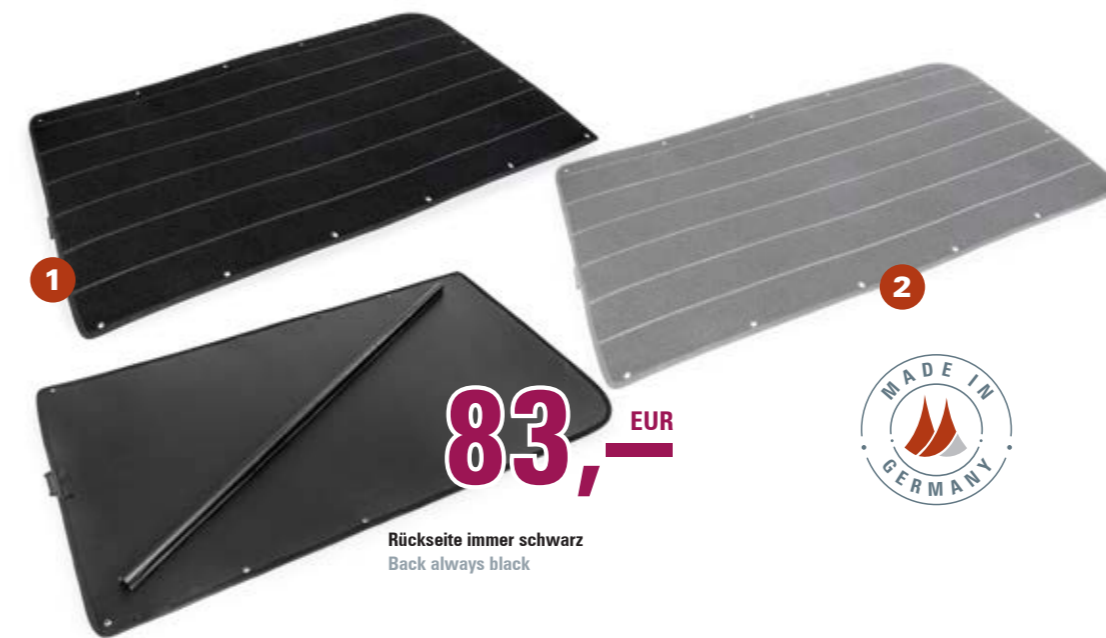

83,- EUR

Rückseite immer schwarz
Back always black

WANDPANEEL FÜR VORNE OBEN FAHRERSEITE

- Material: Weich-PVC starkwandig, Persenningstoff, Klettverschluss
- Lieferumfang: Wandpaneel, Schraubnieten, Montageanleitung

WALL PANEL FOR FRONT TOP DRIVER'S SIDE

- Material: Soft PVC, strong material, boat tarpaulin, Velcro fasteners
- Scope of delivery: wall panel, screw rivets, assembly instructions

T6.1 TRANSPORTER

Artikel-Nr.	Article-No.	1779-sw	1779-hg
		schwarz black	hellgrau grey
Gewicht	Weight	3,7 kg	3,7 kg
Preis	Price	83,- EUR	83,- EUR