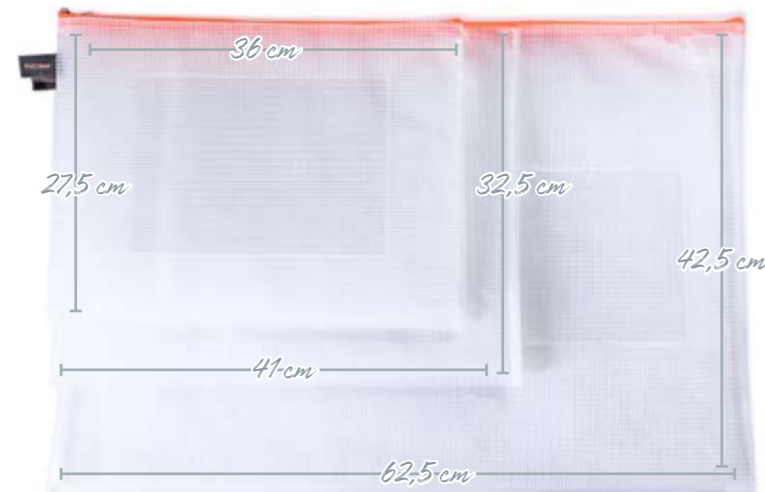

SONDERZUBEHÖR SPECIAL ACCESSORIES

AUFBEWAHRUNGSTASCHEN „MADE BY MAYR“

Endlich! Hier gibts die begehrten Verpackungstaschen unserer Produkte.

Wir testen sie seit Jahren auf Herz und Nieren. Und sind zufrieden! Sortiere, organisiere und räume auf. Kleidung, Schriftstücke, Lebensmittel, Stifte für die Kleinen.

Extrem strapazierfähig sind sie für einfach alles geeignet, was reinpasst.

- Haltbare Reißverschlüsse aus Metall
- In verschiedenen Farben und Formaten erhältlich
- Transparentes flexibles Material
- Wasserabweisend
- Hohe Kapazität und auch für größere und schwerere Gegenstände bestens geeignet