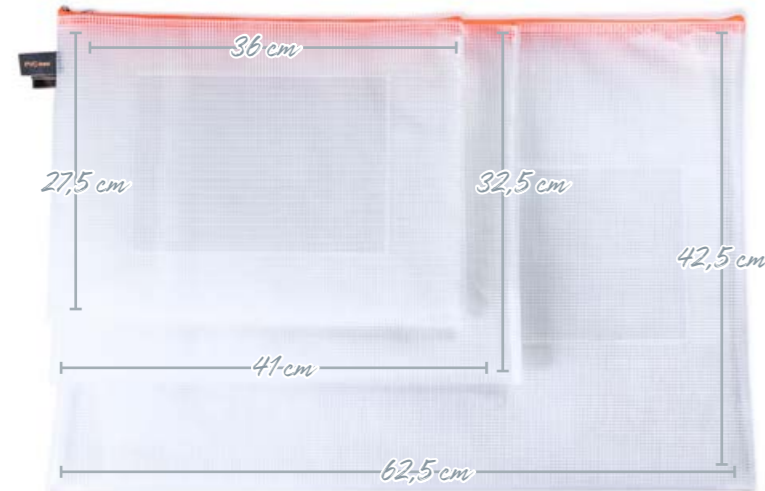

SONDERZUBEHÖR SPECIAL ACCESSORIES

AUFBEWAHRUNGSTASCHEN „MADE BY MAYR“

Endlich! Hier gibts die begehrten Verpackungstaschen unserer Produkte.

Wir testen sie seit Jahren auf Herz und Nieren. Und sind zufrieden! Sortiere, organisiere und räume auf. Kleidung, Schriftstücke, Lebensmittel, Stifte für die Kleinen. Extrem strapazierfähig sind sie für einfach alles geeignet, was reinpasst.

- Haltbare Reißverschlüsse aus Metall
- In verschiedenen Farben und Formaten erhältlich
- Transparentes flexibles Material
- Wasserabweisend
- Hohe Kapazität und auch für größere und schwerere Gegenstände bestens geeignet