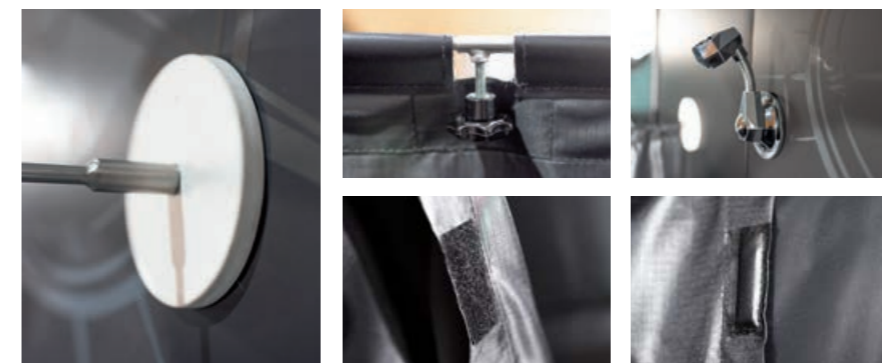

Der Duschvorhang wird mit Magneten am Fahrzeug befestigt.
The shower curtain is attached to the vehicle with magnets.

Fläche muss eben und geeignet für Magnete sein. Surface must be level and suitable for magnets.

189,- EUR

**FÜR ALLE FAHRZEUGE VON RENAULT
FOR ALL VEHICLES FROM RENAULT**

Artikel-Nr.	Article-No.	2000
Farbe	Colour	schwarz black
Material	Material	Ripstop 100 % Polyestergewebe 100 g/m² Ripstop 100% polyester fabric 100 g/m²
Gewicht	Weight	2,8 kg
Preis	Price	189,- EUR

**Stoff 100 %
wasserdicht!**
Fabric 100 %
waterproof!