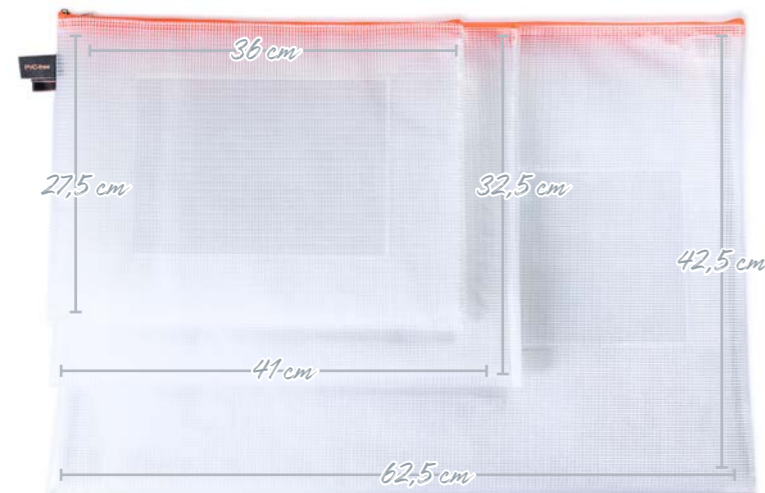

SONDERZUBEHÖR SPECIAL ACCESSORIES

AUFBEWAHRUNGSTASCHEN „MADE BY MAYR“

Endlich! Hier gibts die begehrten Verpackungstaschen unserer Produkte.

Wir testen sie seit Jahren auf Herz und Nieren. Und sind zufrieden! Sortiere, organisiere und räume auf. Kleidung, Schriftstücke, Lebensmittel, Stifte für die Kleinen. Extrem strapazierfähig sind sie für einfach alles geeignet, was reinpasst.

- Haltbare Reißverschlüsse aus Metall
- In verschiedenen Farben und Formaten erhältlich
- Transparentes flexibles Material
- Wasserabweisend
- Hohe Kapazität und auch für größere und schwerere Gegenstände bestens geeignet