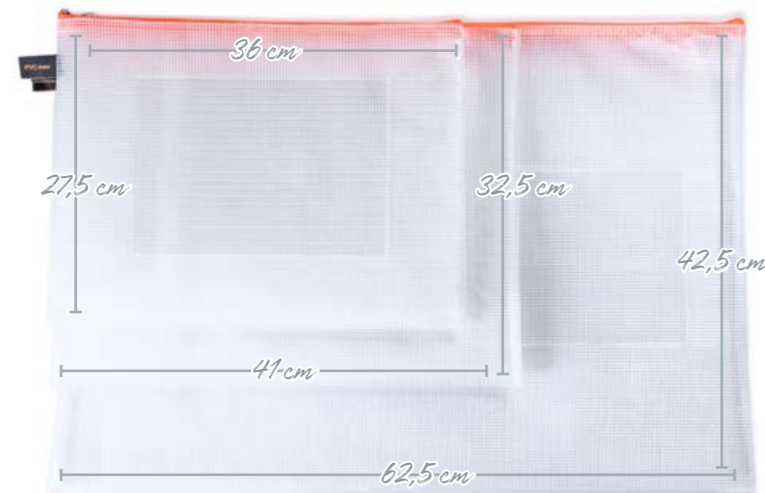

SONDERZUBEHÖR SPECIAL ACCESSORIES

AUFBEWAHRUNGSTASCHEN „MADE BY MAYR“

Endlich! Hier gibts die begehrten Verpackungstaschen unserer Produkte.

Wir testen sie seit Jahren auf Herz und Nieren. Und sind zufrieden! Sortiere, organisiere und räume auf. Kleidung, Schriftstücke, Lebensmittel, Stifte für die Kleinen. Extrem strapazierfähig sind sie für einfach alles geeignet, was reinpasst.

- Haltbare Reißverschlüsse aus Metall
- In verschiedenen Farben und Formaten erhältlich
- Transparentes flexibles Material
- Wasserabweisend
- Hohe Kapazität und auch für größere und schwerere Gegenstände bestens geeignet